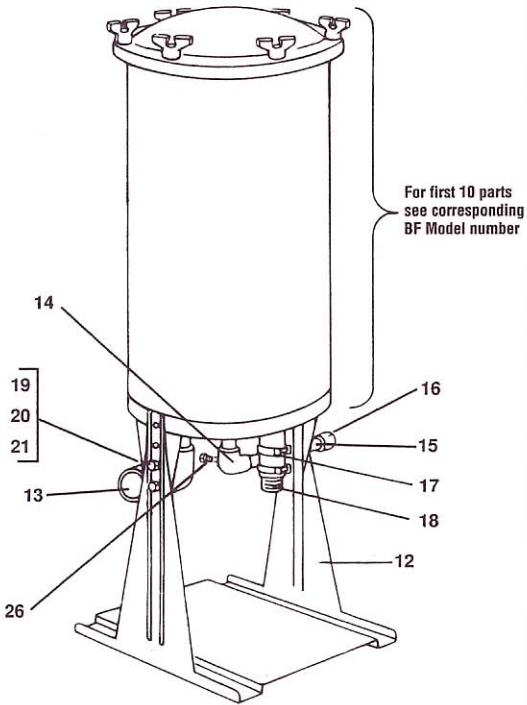

## Models BKM 42, BKM 84, BKM 96 BKM 126, BKM 144

Model BKM 42				
For the first 10 parts see model BF 42				
Part No.	No.	Qty.	Description	
870	12	1	SS Stand with Legs	
858	13	1	1-1/2" Slip x FPL PVC 90° Elbow	
859	14	1	1" PVC 90° Elbow with Plug	
860	15	1	1" x 5" PVC Nipple Slip x MPT	
871	16	1	1" PVC Pipe Cap	
861A	17	1	1-1/2" SS Clamp Coupling	
861B	18	1	1-1/2" x 3" Slip x MPT PVC Nipple	
872A	19	4	5/16" SS Bolts*	
872B	20	4	5/16" SS Nuts*	
872C	21	4	5/16" SS Washers*	
833	26	1	1/4" Thd Plug	

Model BKM 84				
For the first 10 parts see model BF 84				
Part No.	No.	Qty.	Description	
870	12	1	SS Stand with Legs	
858	13	1	1-1/2" Slip x FPL PVC 90° Elbow	
859	14	1	1" PVC 90° Elbow with Plug	
860	15	1	1" x 5" PVC Nipple	
871	16	1	1" PVC Pipe Cap	
861A	17	1	1-1/2" SS Clamp Coupling	
861B	18	1	1-1/2" x 3" Slip x MPT PVC Nipple	
872A	19	4	5/16" SS Bolts*	
872B	20	4	5/16" SS Nuts*	
872C	21	4	5/16" SS Washers*	
833	26	1	1/4" Thd Plug	

Model BKM 96 & 105SC				
For the first 10 parts see model BF 96				
Part No.	No.	Qty.	Description	
870	12	1	SS Stand with Legs	
868	13	1	1-1/2" Slip x FPL PVC 90° Elbow	
859	14	1	1" PVC 90° Elbow with Plug	
860	15	1	1" x 5" PVC Nipple	
871	16	1	1" PVC Pipe Cap	
869	17	1	1-1/2 x 2" SS Clamp Coupling	
861B	18	1	1-1/2" x 3" Slip x MPT PVC Nipple	
872A	19	4	5/16" SS Bolts*	
872B	20	4	5/16" SS Nuts*	
872C	21	4	5/16" SS Washers*	
833	26	1	1/4" Thd Plug	

Model BKM 126				
For the first 10 parts see model BF 126				
Part No.	No.	Qty.	Description	
870	12	1	SS Stand with Legs	
858	13	1	1-1/2" Slip x FPL PVC 90° Elbow	
859	14	1	1" PVC 90° Elbow with Plug	
860	15	1	1" x 5" PVC Nipple	
871	16	1	1" PVC Pipe Cap	
861A	17	1	1-1/2" SS Clamp Coupling	
861B	18	1	1-1/2" x 3" Slip x MPT PVC Nipple	
872A	19	4	5/16" SS Bolts*	
872B	20	4	5/16" SS Nuts*	
872C	21	4	5/16" SS Washers*	
833	26	1	1/4" Thd Plug	