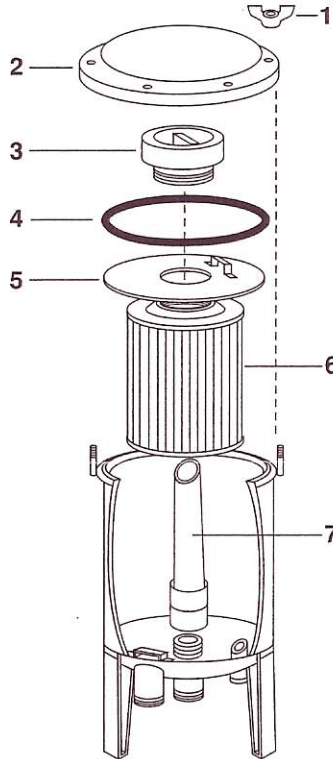

Models BF55SC, BF75SC, BF105SC, BF155SC

Model BF55SC			
Part No.	No.	Qty.	Description
202	1	6	Brass Wing Nut
530	2	1	Lid
905	3	1	Cartridge Retainer Nut
550	4	1	Rim Gasket
903	5	1	Top Plate
ST55	6	1	Cartridge
562	7	1	Standpipe

Model BF75SC			
Part No.	No.	Qty.	Description
202	1	6	Brass Wing Nut
530	2	1	Lid
905	3	1	Cartridge Retainer Nut
550	4	1	Rim Gasket
903	5	1	Top Plate
TFC75	6	1	Cartridge
561	7	1	Standpipe

Model BF105SC			
Part No.	No.	Qty.	Description
202	1	6	Brass Wing Nut
530	2	1	Lid
905	3	1	Cartridge Retainer Nut
550	4	1	Rim Gasket
903	5	1	Top Plate
ST105	6	1	Cartridge
563	7	1	Standpipe

Model BF155SC			
Part No.	No.	Qty.	Description
202	1	6	Brass Wing Nut
530	2	1	Lid
905	3	1	Cartridge Retainer Nut
550	4	1	Rim Gasket
903	5	1	Top Plate
ST155	6	1	Cartridge
564	7	1	Standpipe